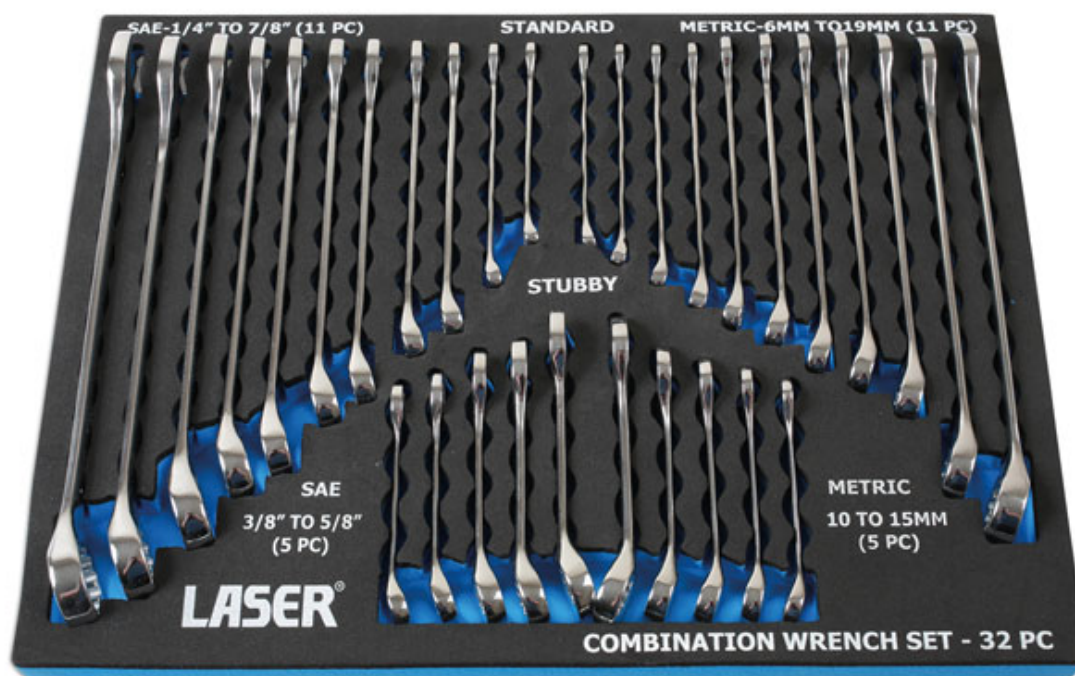

Satz Gabel-/Ringschlüssel, 32-teilig

A comprehensive combination spanner set in metric and imperial (AF) sizes, in both regular and stubby lengths. The spanners are manufactured from chrome vanadium and have a mirror polished finish. They are supplied in an EVA foam tray, designed to fit roll cab drawers, keeping the tools clean, tidy and ready for use. The 32 piece set is a great tool kit for the home mechanic since it contains a useful selection of the most popular metric and imperial sizes, covering the most common applications in the workshop.

Additional Information

- Inhalt: Gabel-/Ringschlüssel Doppelsechskant x metrisch 6, 7, 8, 9, 10, 11, 12, 13, 14, 17, 19 mm und kurzer Schlüssel 10, 11, 12, 13, 15 mm
- Zusätzlich Doppelsechskant x AF-Größen 1/4", 5/16", 3/8", 7/16", 1/2", 9/16", 5/8", 11/16", 3/4", 13/16", 7/8" und kurzer Schlüssel 3/8", 7/16", 1/2", 9/16", 5/8"
- Hochglanzpoliert
- Aus Chrom-Vanadium-Stahl
- Verpackt in einer Schale mit EVA-Schaum